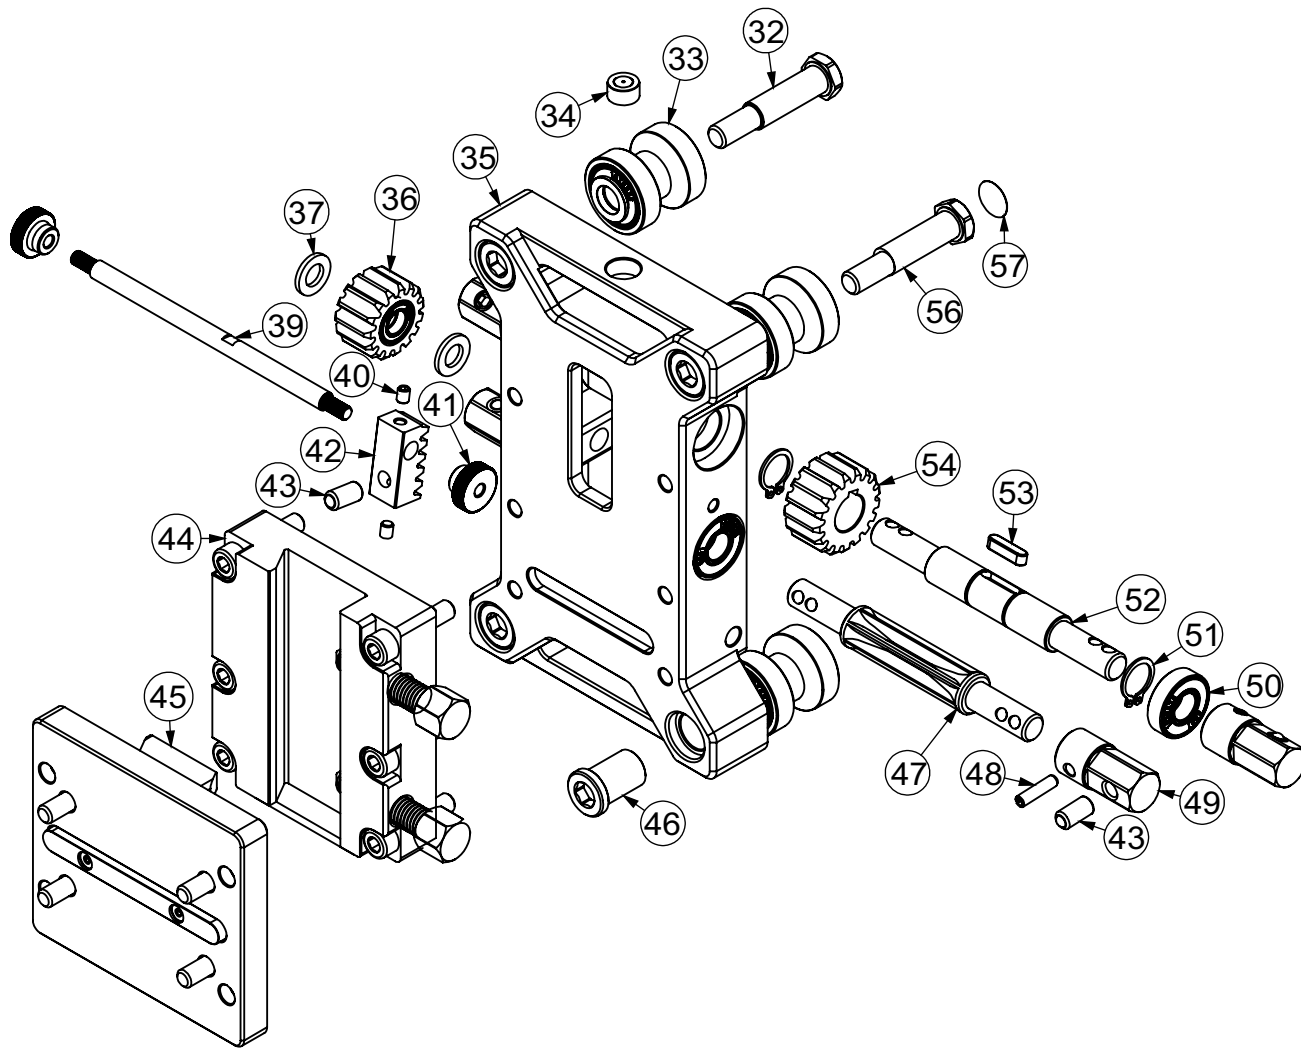

Breakdown

CD Stand14

Item	part	qty
CD S14-1	tapping screw	3
CD S14-2	column cover	1
CD S14-3	aluminium column	1
CD S14-4	steel rack	1
CD S14-5	track	2
CD S14-6	screw	20
CD S14-7	hex-socket bolt	6
CD S14-8	hex-socket bot	2
CD S14-9	washer	7
CD S14-10	column fixing plate	1
CD S14-11	baseplate	1
CD S14-12	hex bolt	4
CD S14-13	name	4
CD S14-14	washer	4
CD S14-15	hex-socket bolt	4
CD S14-16	base fixing adapter	2
CD S14-17	hex-socket bolt	2
CD S14-18	hex-socket bolt	2
CD S14-19	wheel set	1
CD S14-20	hex-socket bolt	4
CD S14-21	bearing	4
CD S14-22	nut	4
CD S14-23	washer	4
CD S14-24	support bar	2
CD S14-25	hex-socket bolt	2
CD S14-26	clammer A	1
CD S14-27	clammer middle	1
CD S14-28	clammer B	1
CD S14-29	grip	1
CD S14-30	hex-socket bolt	1
CD S14-31	hex bolt	1

Item	part	qty
CD S14-32	shaft	2
CD S14-33	roller	4
CD S14-34	level	1
CD S14-35	carriage	1
CD S14-36	bridge gear	1
CD S14-37	washer	2
CD S14-38	bridge gear shaft	1
CD S14-39	brake shaft	1
CD S14-40	socket set screw	2
CD S14-41	brake nut	2
CD S14-42	brake gear	1
CD S14-43	socket ball screw	5
CD S14-44	fixing plate	1
CD S14-45	motor plate	1
CD S14-46	socket nut	4
CD S14-47	gear	1
CD S14-48	pin	4
CD S14-49	hex piece	4
CD S14-50	bearing	4
CD S14-51	circlip	2
CD S14-52	main shaft	1
CD S14-53	key	1
CD S14-54	main gear	1
CD S14-55	socket set screw	2
CD S14-56	eccentric shaft	2
CD S14-57	scale	2