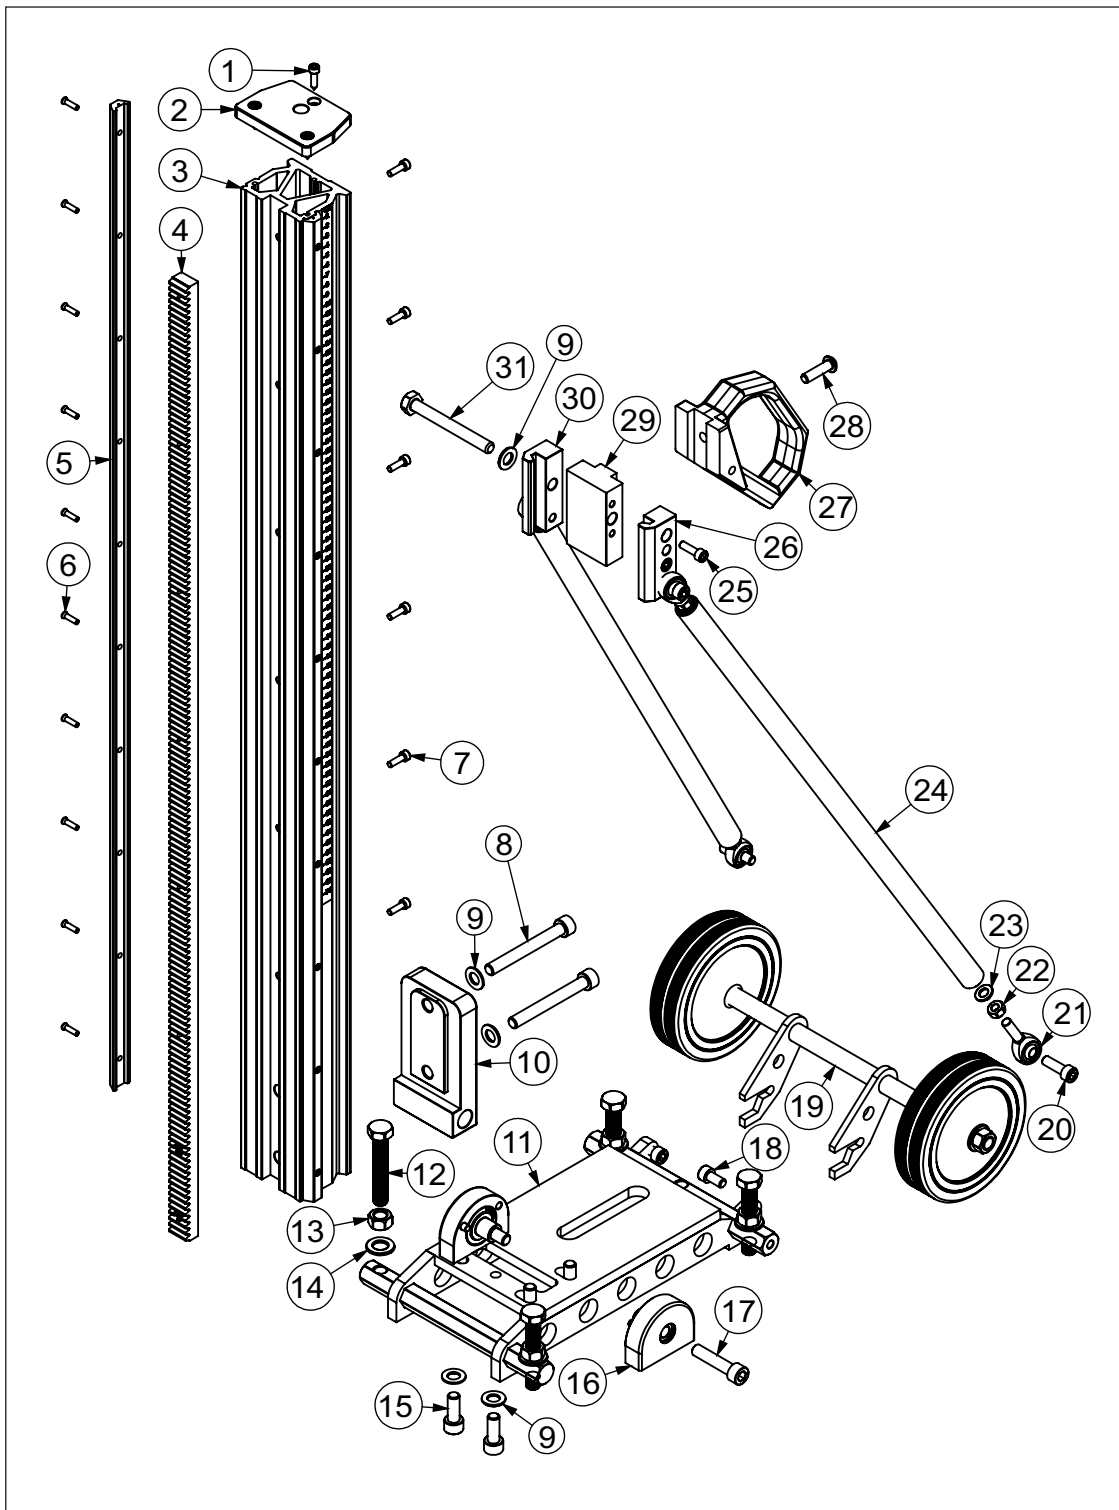

Breakdown

CD Stand14

Item	part	qty
CD S14-1	tapping screw	3
CD S14-2	column cover	1
CD S14-3	aluminium column	1
CD S14-4	steel rack	1
CD S14-5	track	2
CD S14-6	screw	20
CD S14-7	hex-socket bolt	6
CD S14-8	hex-socket bot	2
CD S14-9	washer	7
CD S14-10	column fixing plate	1
CD S14-11	baseplate	1
CD S14-12	hex bolt	4
CD S14-13	name	4
CD S14-14	washer	4
CD S14-15	hex-socket bolt	4
CD S14-16	base fixing adapter	2
CD S14-17	hex-socket bolt	2
CD S14-18	hex-socket bolt	2
CD S14-19	wheel set	1
CD S14-20	hex-socket bolt	4
CD S14-21	bearing	4
CD S14-22	nut	4
CD S14-23	washer	4
CD S14-24	support bar	2
CD S14-25	hex-socket bolt	2
CD S14-26	clammer A	1
CD S14-27	clammer middle	1
CD S14-28	clammer B	1
CD S14-29	grip	1
CD S14-30	hex-socket bolt	1
CD S14-31	hex bolt	1

Item	part	qty
CD S14-32	shaft	2
CD S14-33	roller	4
CD S14-34	level	1
CD S14-35	carriage	1
CD S14-36	bridge gear	1
CD S14-37	washer	2
CD S14-38	bridge gear shaft	1
CD S14-39	brake shaft	1
CD S14-40	socket set screw	2
CD S14-41	brake nut	2
CD S14-42	brake gear	1
CD S14-43	socket ball screw	5
CD S14-44	fixing plate	1
CD S14-45	motor plate	1
CD S14-46	socket nut	4
CD S14-47	gear	1
CD S14-48	pin	4
CD S14-49	hex piece	4
CD S14-50	bearing	4
CD S14-51	circlip	2
CD S14-52	main shaft	1
CD S14-53	key	1
CD S14-54	main gear	1
CD S14-55	socket set screw	2
CD S14-56	eccentric shaft	2
CD S14-57	scale	2